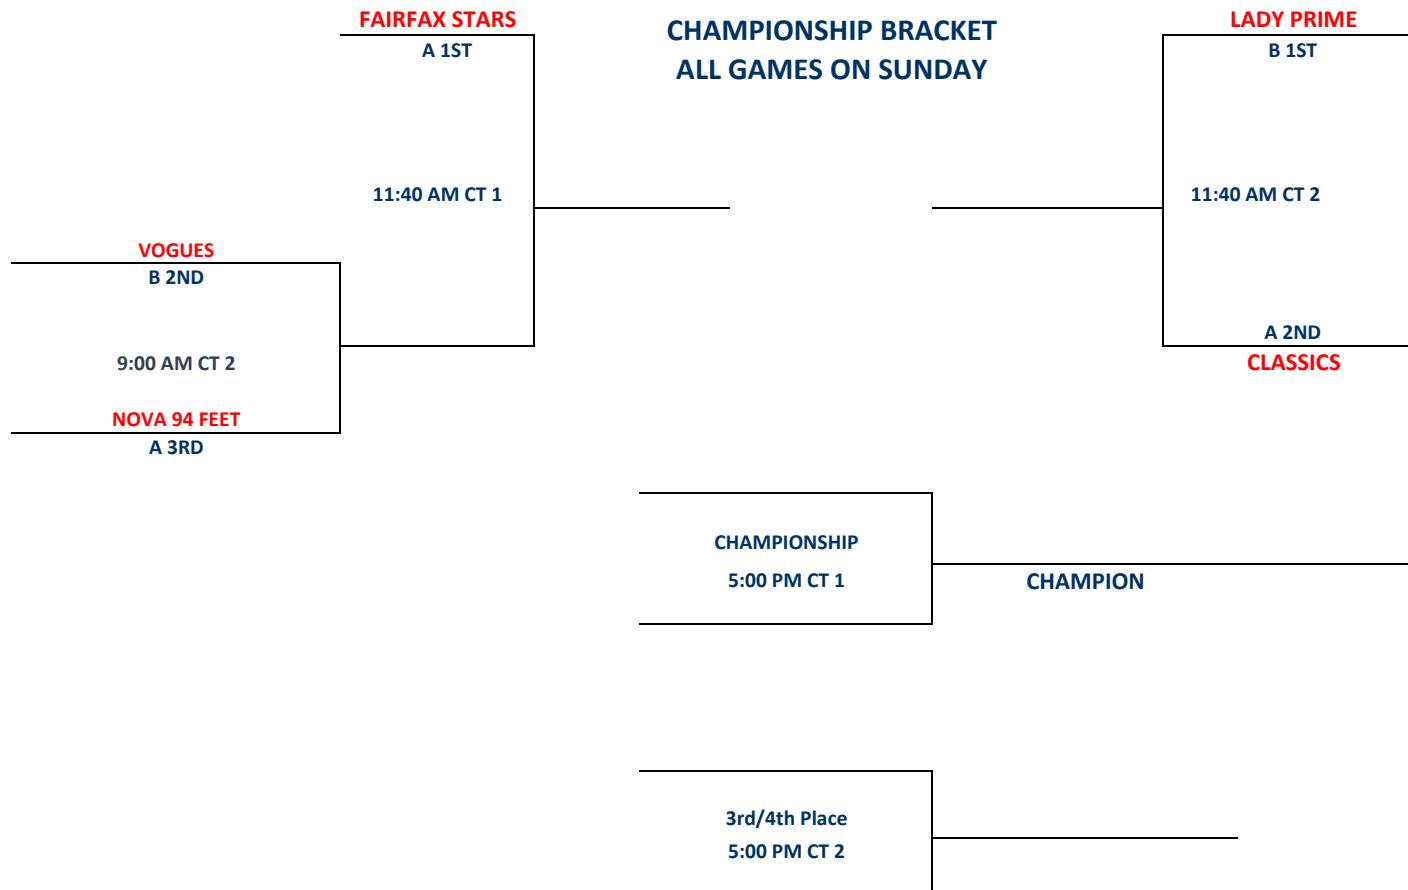

1) Teams listed first in the pool are considered the HOME teams.

2) The team listed on the top of the bracket is considered the HOME team.

Sites:

- 1-3 Bowie City Gym
- 4 = Gwynn Park Main Gym
- 5 = Gwynn Park Aux Gym
- 6 = Douglass High Main Gym