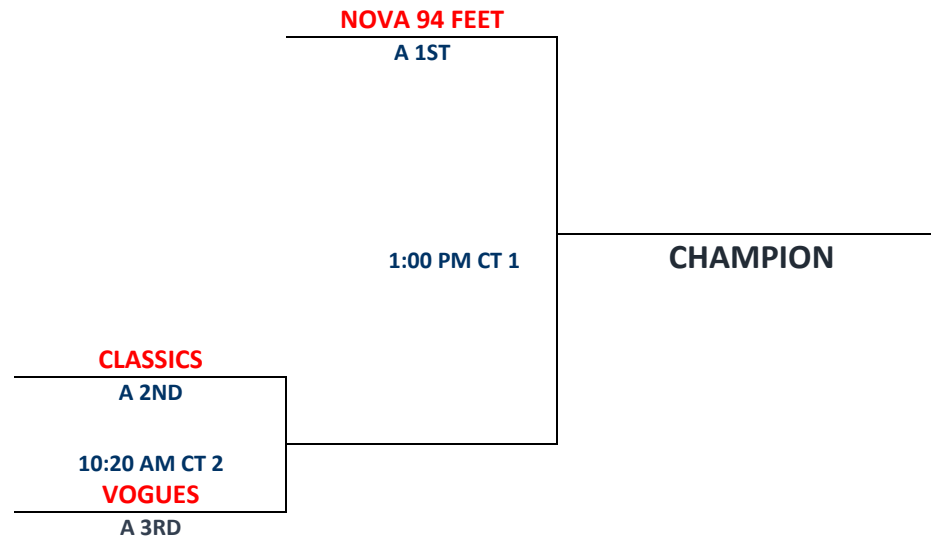

Pool A

W	L			
	II	A1	VOGUES	3
I	I	A2	MUSTANGS	2
II		A3	NOVA 94 FEET	1

Friday   **Time**   **Court**   **Results**

Saturday	Time	Court	Results
A1 vs A2	9:00 AM	1 A1	<u>32</u> A2 <u>36</u>
A3 vs A1	11:40 AM	1 A3	<u>42</u> A1 <u>13</u>
A2 vs A3	2:20 PM	1 A2	<u>16</u> A3 <u>57</u>

**CHAMPIONSHIP BRACKET
ALL GAMES ON SUNDAY**

1) Teams listed first in the pool are considered the HOME teams.

2) The team listed on the top of the bracket is considered the HOME team.

Sites:
1-3 Bowie City Gym
4 = Gwynn Park Main Gym
5 = Gwynn Park Aux Gym
6 = Douglass High Main Gym