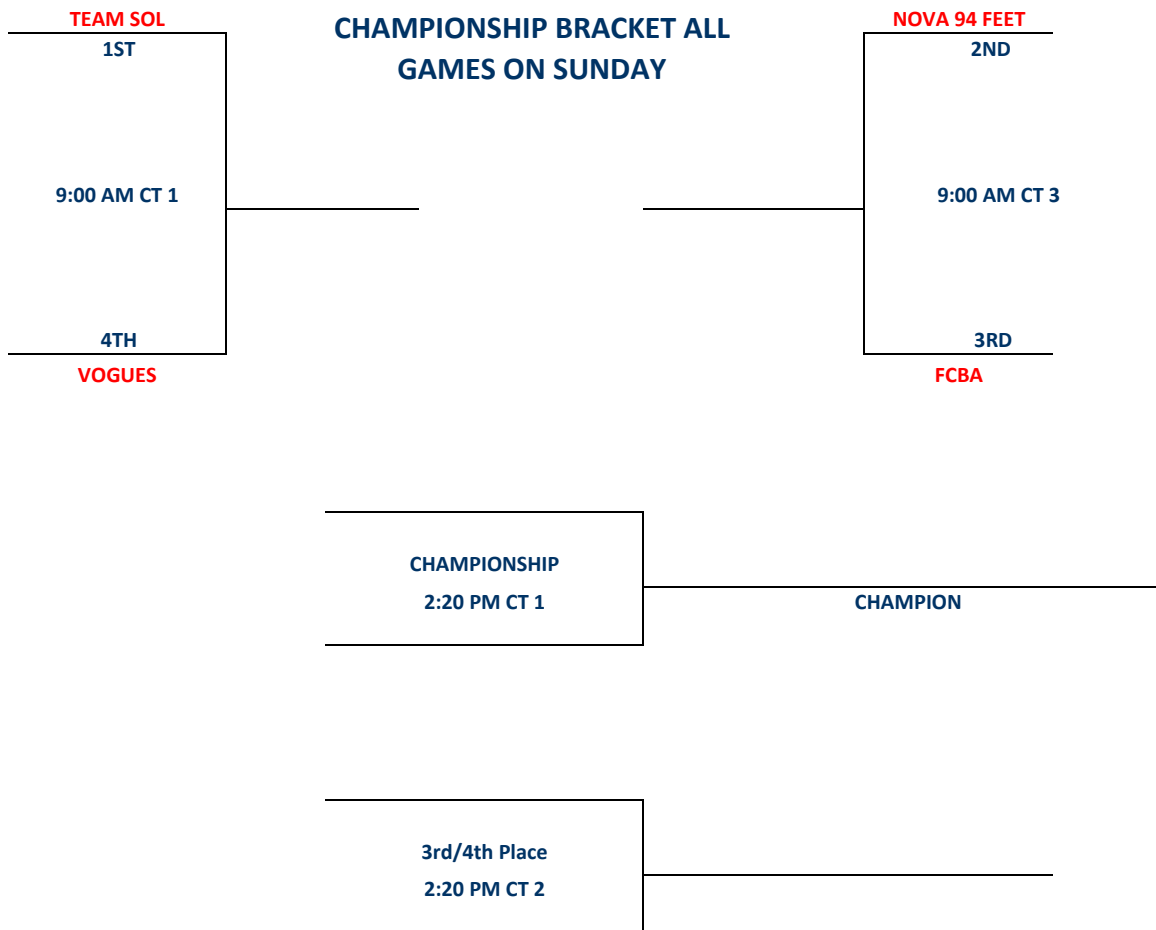

2) The team listed on the top of the bracket is considered the HOME team.

Sites:
1-3 Bowie City Gym
4 = Gwynn Park Main Gym
5 = Gwynn Park Aux Gym
6 = Douglass High Main Gym

1) Teams listed first in the pool are considered the HOME teams.